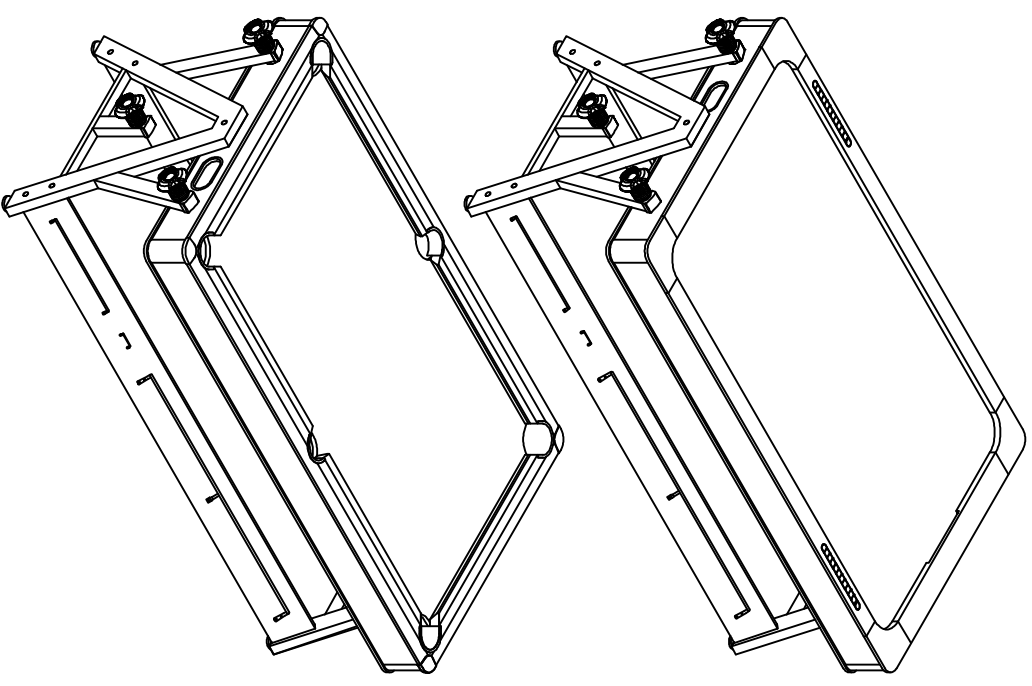

POOL TABLE

ASSEMBLY INSTRUCTIONS

All Table Sports Australia
Add: Unit 2-5/20-26 Sullivan St
Moorabbin, Victoria, 3189
Ph: 03-95531418
email: info@alltablesports.com.au
web: www.alltablesports.com.au